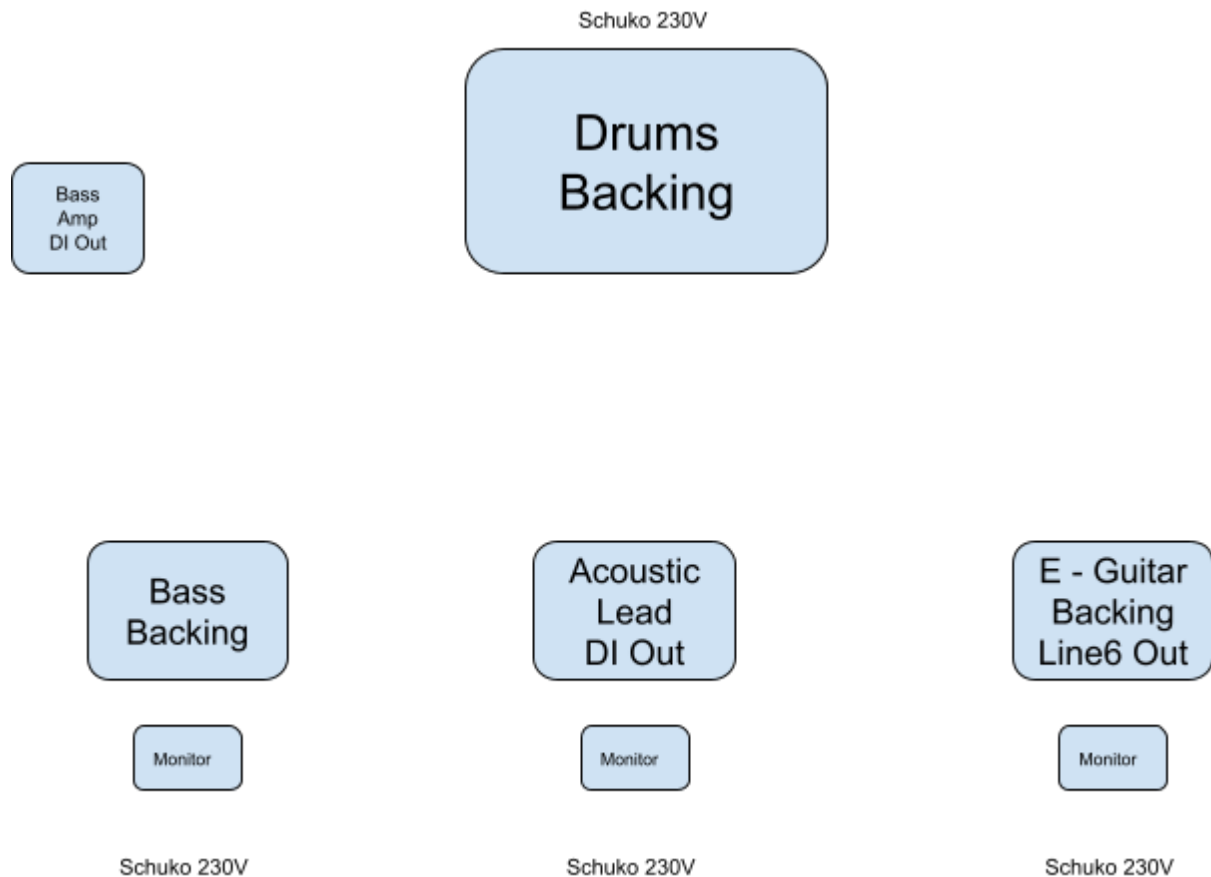

## Band

Rita - Vocals u. Acoustic

Detlef - Guitar

Ingo - Bass

HaJo - Drums

## Stage

## Kanalliste

2 x Stereo Drums

Vocals

4 x Mic

1 x Bass DI Out

1 x Acoustic DI

1 x E Guitar Line6